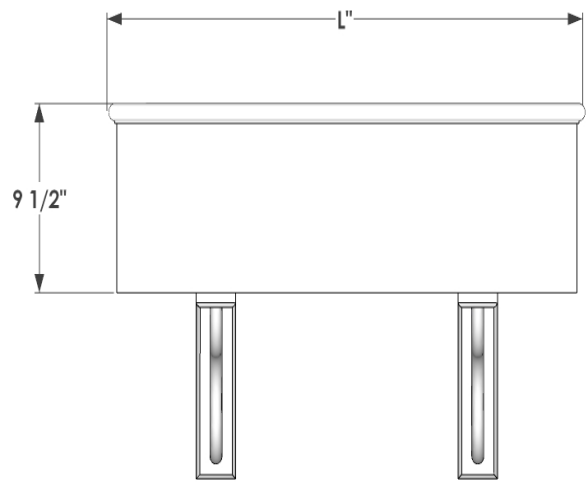

FRONT VIEW

SIDE VIEW

L SIZE
24"
30"
36"
48"
60"
72"

BACK VIEW

Cleat Mount, trim is flush with back panel

Pair of Brackets (2 pairs for 60" and 72" lengths)

GENERAL NOTES

Blank area for general notes.

CUSTOMER SIGNATURE

Blank area for customer signature.

HOOKS & LATTICE

6056 Corte Del Cedro, Carlsbad CA 92011
 1-888-320-0626/service@plantersunlimited.com
 www.plantersunlimited.com

PRODUCT DESCRIPTION		SKU				ORDER NUMBER
Traditional Cedar Wood Planter Box		W0-TRAD				
DIMENSIONS	COLOR	FINISH	REP:	DB:	DATE	
	Natural Cedar					