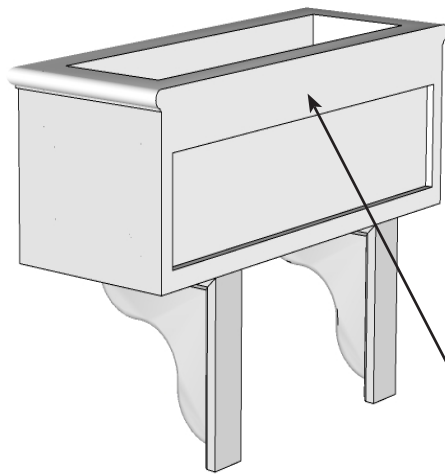

FRONT VIEW

SIDE VIEW

L SIZE
24"
30"
36"
48"
60"
72"

BACK VIEW

Cleat Mount, trim is flush with back panel

Pair of Brackets (2 pairs for 60" and 72" lengths)

GENERAL NOTES

Blank area for general notes.

CUSTOMER SIGNATURE

Blank area for customer signature.

HOOKS & LATTICE

6056 Corte Del Cedro, Carlsbad CA 92011
 1-888-320-0626/service@plantersunlimited.com
 www.plantersunlimited.com

PRODUCT DESCRIPTION		SKU				ORDER NUMBER
Traditional Cedar Wood Planter Box		W0-TRAD				
DIMENSIONS	COLOR	FINISH	REP:	DB:	DATE	
	Natural Cedar					