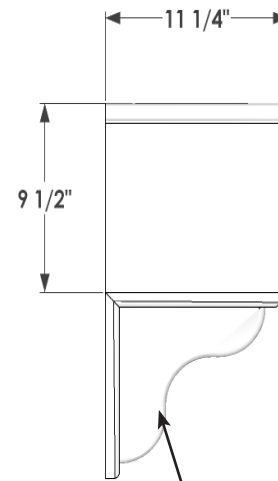

FRONT VIEW

SIDE VIEW

L SIZE
24"
30"
36"
48"
60"
72"

BACK VIEW

Cleat Mount, trim is flush with back panel

Pair of Brackets (2 pairs for 60" and 72" lengths)

GENERAL NOTES

Blank area for general notes.

CUSTOMER SIGNATURE

Blank area for customer signature.

HOOKS & LATTICE

6056 Corte Del Cedro, Carlsbad CA 92011
 1-888-320-0626/service@plantersunlimited.com
 www.plantersunlimited.com

PRODUCT DESCRIPTION		SKU				ORDER NUMBER
Traditional Cedar Wood Planter Box		W0-TRAD				
DIMENSIONS	COLOR	FINISH	REP:	DB:	DATE	
	Natural Cedar					