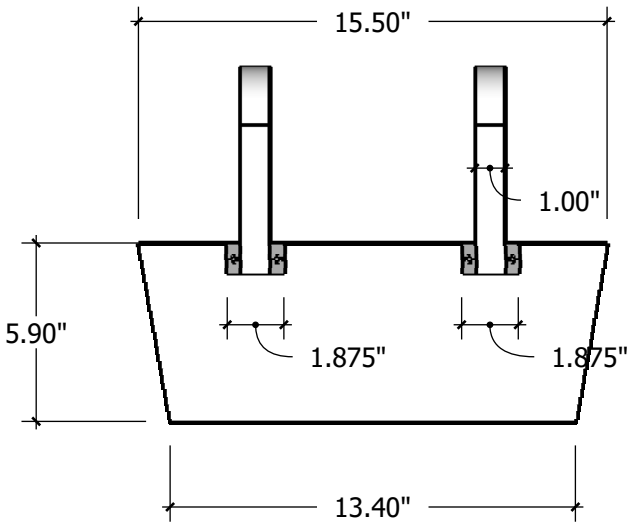

**General Notes:**

- 1. Galvanized Metal
- 2. Powder Coated
- 3. No Drain Holes

**SIDE VIEW**

**BACK VIEW**

**PERSPECTIVE VIEW**

Date: 07/2021  
Scale: NTS  
DB: IG  
Rep: Bety  
Order#:

Content:  
PN: CM-RD-24-BLK-I  
Color/Finish: Black  
Customer Approval: \_\_\_\_\_