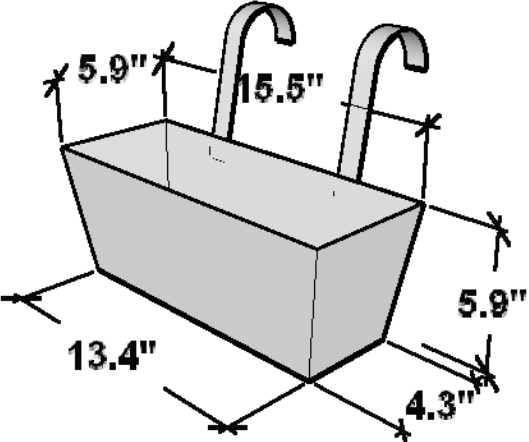

**General Notes:**

- 1. Galvanized Metal
- 2. Powder Coated
- 3. No Drain Holes

**SIDE VIEW**

**BACK VIEW**

**PERSPECTIVE VIEW**

Date: 07/2021  
Scale: NTS  
DB: IG  
Rep: Bety  
Order#:

Content:  
PN: CM-RD-24-BLK-I  
Color/Finish: Black  
Customer Approval: \_\_\_\_\_