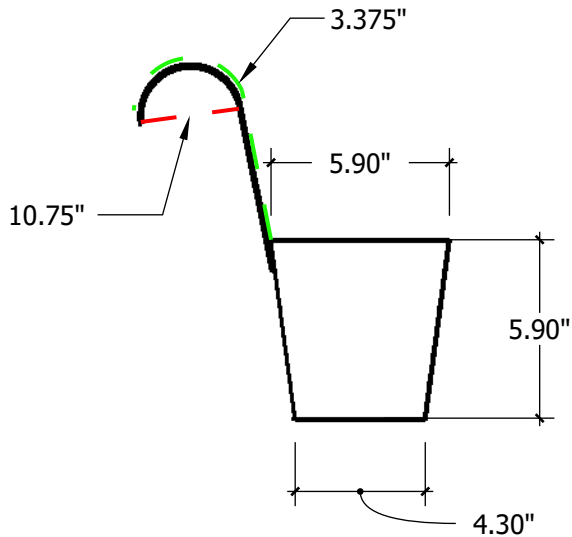

**General Notes:**

- 1. Galvanized Metal
- 2. Powder Coated
- 3. No Drain Holes

**SIDE VIEW**

**BACK VIEW**

**PERSPECTIVE VIEW**

Date: 07/2021  
Scale: NTS  
DB: IG  
Rep: Bety  
Order#:

Content:  
PN: CM-RD-24-BLK-I  
Color/Finish: Black  
Customer Approval: \_\_\_\_\_