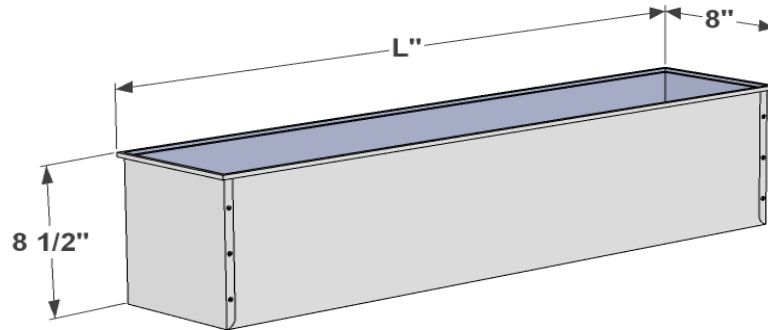

PERSPECTIVE VIEW

L SIZE
24"
30"
36"
42"
48"
60"
72"

GENERAL NOTES

 HOOKS & LATTICE 6056 Corte Del Cedro, Carlsbad CA 92011 1-888-320-0626/service@plantersunlimited.com www.plantersunlimited.com	PRODUCT DESCRIPTION		SKU				ORDER NUMBER	CUSTOMER SIGNATURE
	Metal Rectangular Window box Powder Coated Black		CM-ML-BLK					
	DIMENSIONS	COLOR	FINISH	REP:	DB:	DATE		
	Black	Powder Coat						