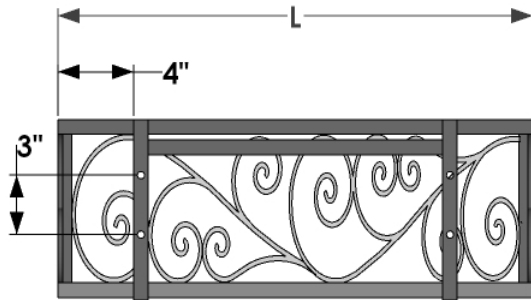

PERSPECTIVE VIEW

SIZE	L = Actual Dimensions for Liner Fitment
24"	25"
30"	31"
36"	37"
42"	43"
48"	49"
60"	61"
72"	73"

BACK VIEW

SIDE VIEW

GENERAL NOTES

1. Frame Fabricated with 3/4" x 1/8" Flat Bar
2. Scrollwork is 1/4" round bar
3. Mounting Holes 0.28" dia (7mm)
4. Cage Interior dimensions fit 8" Pots or or L" size x 8" x 8" liters.
5. Scroll design can vary with size.

HOOKS & LATTICE

6056 Corte Del Cedro, Carlsbad CA 92011
 1-888-320-0626/service@plantersunlimited.com
 www.plantersunlimited.com

PRODUCT DESCRIPTION		SKU			ORDER NUMBER	CUSTOMER SIGNATURE
Wayfarer Scroll Window Box		549C-X				
DIMENSIONS	COLOR	FINISH	REP:	DB:	DATE	