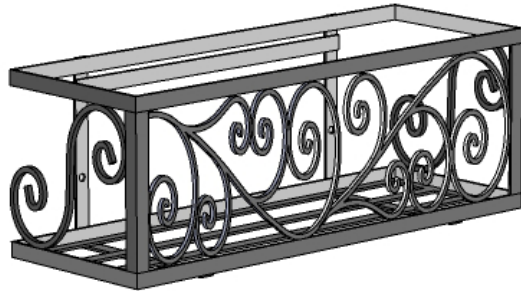

PERSPECTIVE VIEW

SIZE	L = Actual Dimensions for Liner Fitment
24"	25"
30"	31"
36"	37"
42"	43"
48"	49"
60"	61"
72"	73"

BACK VIEW

SIDE VIEW

GENERAL NOTES

1. Frame Fabricated with 3/4" x 1/8" Flat Bar
2. Scrollwork is 1/4" round bar
3. Mounting Holes 0.28" dia (7mm)
4. Cage Interior dimensions fit 8" Pots or or L" size x 8" x 8" liters.
5. Scroll design can vary with size.

HOOKS & LATTICE

6056 Corte Del Cedro, Carlsbad CA 92011
 1-888-320-0626/service@plantersunlimited.com
 www.plantersunlimited.com

PRODUCT DESCRIPTION		SKU			ORDER NUMBER	CUSTOMER SIGNATURE
Wayfarer Scroll Window Box		549C-X				
DIMENSIONS	COLOR	FINISH	REP:	DB:	DATE	