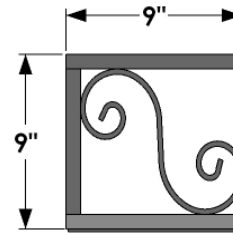

PERSPECTIVE VIEW

SIZE	L = Actual Dimensions for Liner Fitment
24"	25"
30"	31"
36"	37"
42"	43"
48"	49"
60"	61"
72"	73"

BACK VIEW

SIDE VIEW

GENERAL NOTES

1. Frame Fabricated with 3/4" x 1/8" Flat Bar
2. Scrollwork is 1/4" round bar
3. Mounting Holes 0.28" dia (7mm)
4. Cage Interior dimensions fit 8" Pots or or L" size x 8" x 8" liters.
5. Scroll design can vary with size.