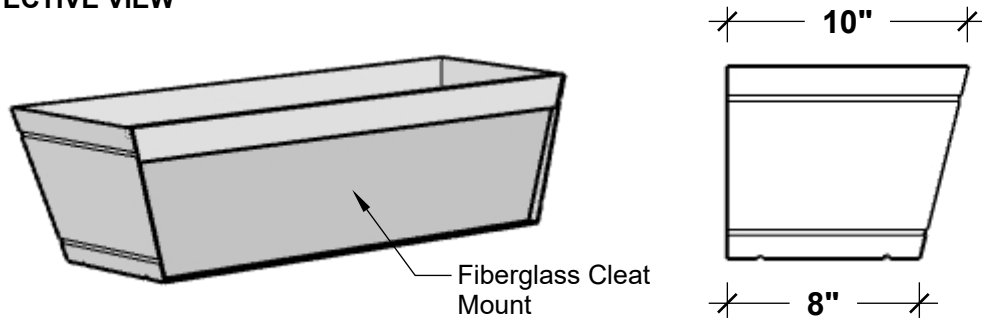

FRONT VIEW

BACK PERSPECTIVE VIEW

Size	L= Exterior Dimension for Top and Bottom
26"	26" Top 22" Bottom
30"	30" Top 26" Bottom
36"	36" Top 32" Bottom
42"	42" Top 38" Bottom
48"	48" Top 44" Bottom
60"	60" Top 56" Bottom
72"	72" Top 68" Bottom

RAILING BRACKET

Color Options
Black
White
Reclaimed Cherry
Reclaimed Dark Hickory

GENERAL NOTES
1. Window Box comes with Drainage 2. Window Box Finished on all Four Sides - Back has a indented cleat for Wall Mount Applications 3. Window Box will rest on Bracket Shelf. Place brackets evenly-no more than 24" between brackets for quality support.