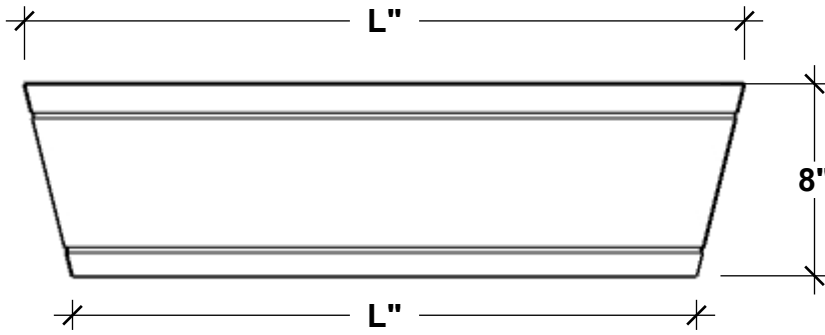

FRONT VIEW

BACK PERSPECTIVE VIEW

Size	L= Exterior Dimension for Top and Bottom
26"	26" Top 22" Bottom
30"	30" Top 26" Bottom
36"	36" Top 32" Bottom
42"	42" Top 38" Bottom
48"	48" Top 44" Bottom
60"	60" Top 56" Bottom
72"	72" Top 68" Bottom

RAILING BRACKET

Color Options
Black
White
Reclaimed Cherry
Reclaimed Dark Hickory

GENERAL NOTES
1. Window Box comes with Drainage 2. Window Box Finished on all Four Sides - Back has a indented cleat for Wall Mount Applications 3. Window Box will rest on Bracket Shelf. Place brackets evenly-no more than 24" between brackets for quality support.