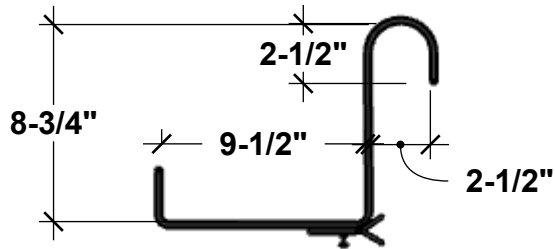

FRONT VIEW

BACK PERSPECTIVE VIEW

Size	L= Exterior Dimension for Top and Bottom
26"	26" Top 22" Bottom
30"	30" Top 26" Bottom
36"	36" Top 32" Bottom
42"	42" Top 38" Bottom
48"	48" Top 44" Bottom
60"	60" Top 56" Bottom
72"	72" Top 68" Bottom

RAILING BRACKET

Color Options
Black
White
Reclaimed Cherry
Reclaimed Dark Hickory

GENERAL NOTES
1. Window Box comes with Drainage 2. Window Box Finished on all Four Sides - Back has a indented cleat for Wall Mount Applications 3. Window Box will rest on Bracket Shelf. Place brackets evenly-no more than 24" between brackets for quality support.