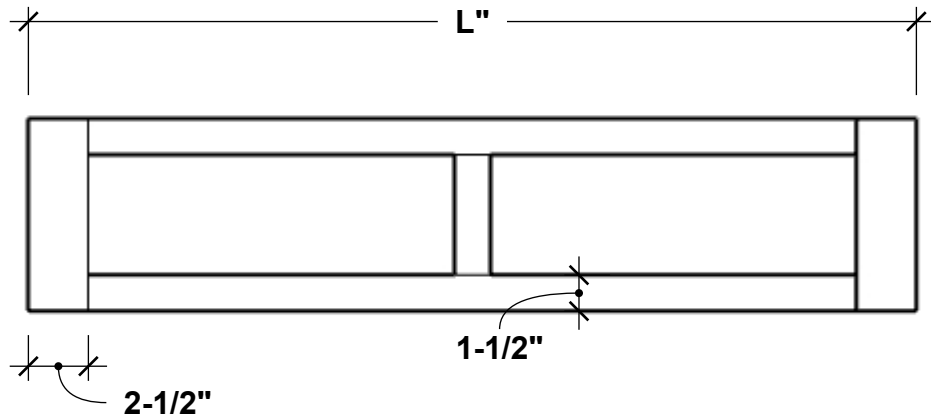

FRONT VIEW

BOTTOM VIEW

L SIZE	Exterior Dimensions
24"	25"L x 7 3/4"W x 8"H
30"	31"L x 7 3/4"W x 8"H
36"	37"L x 7 3/4"W x 8"H
42"	43"L x 7 3/4"W x 8"H
48"	49"L x 7 3/4"W x 8"H
60"	61"L x 7 3/4"W x 8"H
72"	73"L x 7 3/4"W x 8"H

RAILING BRACKET

GENERAL NOTES
1. Direct Mount, Trim is Flush with Back Panel
2. The Window Box is made of 1/2" thick PVC trim adds 1" to length and 1/2" to width.
3. Adjustable Railing Hooks allow our Window Box Deck Drap Bracket to Fit Over Standard 2 x 4 or 2 x 6 Wood Deck Railings
4. The Super Deck Drap Bracket with a 9" shelf depth by 19" Long can Accomodate Window Box from 19" to 36"
5. Longer Window Boxes, 42" - 72", will come with two Deck Drap Bracket