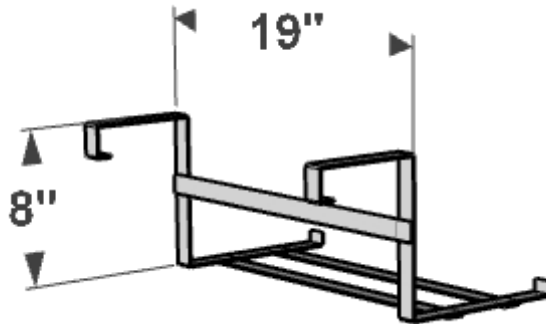

FRONT VIEW

BOTTOM VIEW

L SIZE	Exterior Dimensions
24"	25"L x 7 3/4"W x 8"H
30"	31"L x 7 3/4"W x 8"H
36"	37"L x 7 3/4"W x 8"H
42"	43"L x 7 3/4"W x 8"H
48"	49"L x 7 3/4"W x 8"H
60"	61"L x 7 3/4"W x 8"H
72"	73"L x 7 3/4"W x 8"H

RAILING BRACKET

GENERAL NOTES
1. Direct Mount, Trim is Flush with Back Panel
2. The Window Box is made of 1/2" thick PVC trim adds 1" to length and 1/2" to width.
3. Adjustable Railing Hooks allow our Window Box Deck Drap Bracket to Fit Over Standard 2 x 4 or 2 x 6 Wood Deck Railings
4. The Super Deck Drap Bracket with a 9" shelf depth by 19" Long can Accomodate Window Box from 19" to 36"
5. Longer Window Boxes, 42" - 72", will come with two Deck Drap Bracket