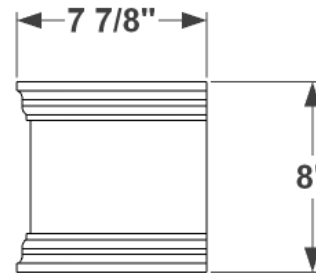

PERSPECTIVE VIEW

L SIZE	Exterior Dimensions
24"	25 1/4"L x 7 7/8"W x 8"H
30"	31 1/4"L x 7 7/8"W x 8"H
36"	37 1/4"L x 7 7/8"W x 8"H
42"	43 1/4"L x 7 7/8"W x 8"H
48"	49 1/4"L x 7 7/8"W x 8"H
60"	61 1/4"L x 7 7/8"W x 8"H
72"	73 1/4"L x 7 7/8"W x 8"H

RAILING BRACKET FRONT VIEW

SIDE VIEW

GENERAL NOTES

1. Direct Mount, trim is flush with back panel
2. The window box is made of 1/2" thick PVC trim adds 1 1/4" to length and 5/8" to width.
3. Round railing bracket fits most railings up to 2.5" wide
4. Window box will rest on top of bracket.
5. Place brackets evenly-no more than 24" between brackets for quality support.
6. 1 pair for window boxes in length to 48", 60" and 72" lengths require 2 pairs.