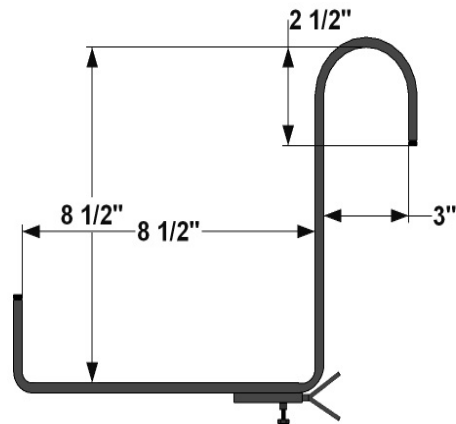

PERSPECTIVE VIEW

L SIZE	Exterior Dimensions
24"	25 1/4"L x 7 7/8"W x 8"H
30"	31 1/4"L x 7 7/8"W x 8"H
36"	37 1/4"L x 7 7/8"W x 8"H
42"	43 1/4"L x 7 7/8"W x 8"H
48"	49 1/4"L x 7 7/8"W x 8"H
60"	61 1/4"L x 7 7/8"W x 8"H
72"	73 1/4"L x 7 7/8"W x 8"H

RAILING BRACKET FRONT VIEW

SIDE VIEW

GENERAL NOTES

1. Direct Mount, trim is flush with back panel
2. The window box is made of 1/2" thick PVC trim adds 1 1/4" to length and 5/8" to width.
3. Round railing bracket fits most railings up to 2.5" wide
4. Window box will rest on top of bracket.
5. Place brackets evenly-no more than 24" between brackets for quality support.
6. 1 pair for window boxes in length to 48", 60" and 72" lengths require 2 pairs.

HOOKS & LATTICE

6056 Corte del Cedro, Carlsbad, CA 92011
 sales@hooksandlattice.com
 800-896-0978

PRODUCT DESCRIPTION		SKU				ORDER NUMBER	CUSTOMER SIGNATURE
Laguna Railing Planter - Round Rail		A2-015-X-414RB85					
DIMENSIONS		COLOR	FINISH	REP:	DB:	DATE	
		WH					