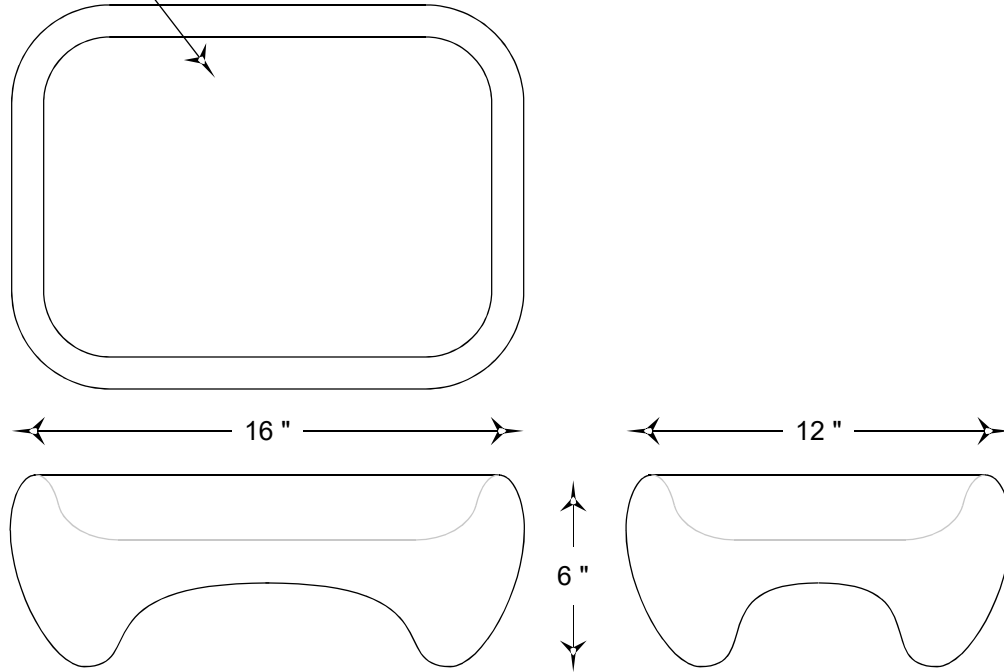

Interior should be finished  
on all Table Top Planters

GENERAL NOTES	
STANDARD DRAINAGE: YES <input type="checkbox"/>	NO <input checked="" type="checkbox"/>

# HOOKS & LATTICE

A CARLSBAD MANUFACTURING COMPANY

1 (800) 896-0978

HooksandLattice.com

PRODUCT DESCRIPTION				SKU				PREPARED FOR		APPROVAL SIGNATURE
Molcajete Low Bowl				A76-REC161206				N/A		
DIMENSIONS	MATERIAL	COLOR / FINISH	REP	DB	DATE	REV	ORDER #	PROJECT / SIDEMARK / IF#	APPROVAL DATE	
16" x 12" x 6"h	GFRC			IG	11/21/2024	1		N/A		