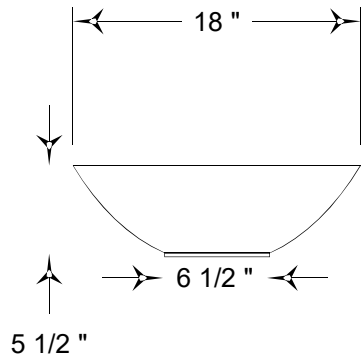

FRONT VIEW

TOP VIEW

GENERAL NOTES	
STANDARD DRAINAGE: YES ☐	NO ☒

HOOKS & LATTICE

A CARLSBAD MANUFACTURING COMPANY

1 (800) 896-0978

HooksandLattice.com

PRODUCT DESCRIPTION				SKU				PREPARED FOR		APPROVAL SIGNATURE
Primitive Low Bowl Planter				A32-R1805						
DIMENSIONS	MATERIAL	COLOR / FINISH	REP	DB	DATE	REV	ORDER #	PROJECT / SIDEMARK / IF#		APPROVAL DATE
18"dia. x 5.5"h	Fiberstone			IG	11/20/2024	1				

PLEASE NOTE: Due to the handmade nature of our products, individual measurements may vary from those listed. The provided dimensions are for reference only

All images are the intellectual property of Hooks and Lattice. Reproduction in any form is strictly prohibitive without the express written permission of Hooks and Lattice. All designs are property of Hooks and Lattice.