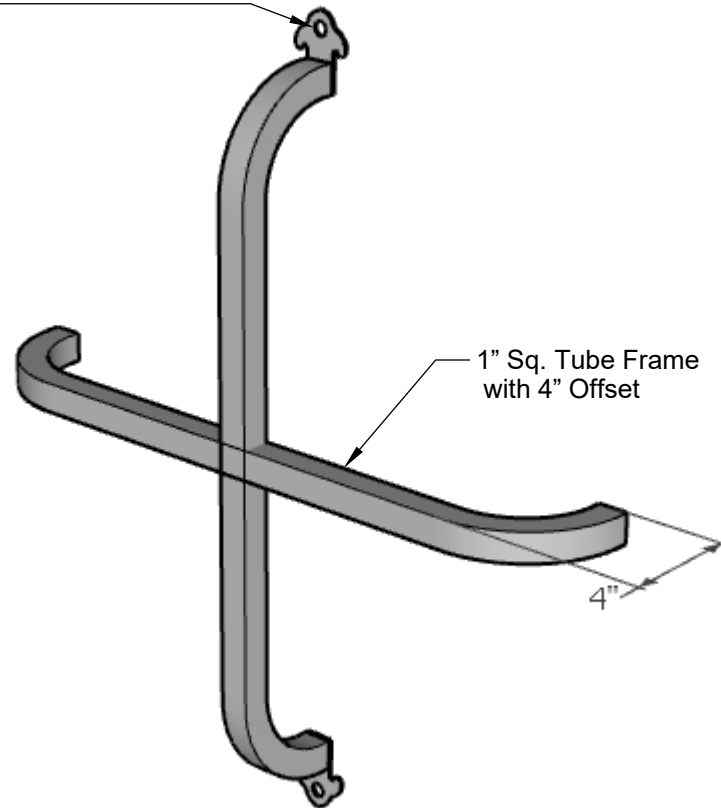

FRONT VIEW

PERSPECTIVE VIEW

(2) 1 1/2"W x 4"H x 1/4"Thk Fleur De Lis Mount Tabs

GENERAL NOTES

HOOKS & LATTICE

A CARLSBAD MANUFACTURING COMPANY

1 (800) 896-0978

HooksandLattice.com

PRODUCT DESCRIPTION				SKU				PREPARED FOR		APPROVAL SIGNATURE
BRIOSO WINDOW GRILL				812-WG-1X1-240424-BLK						
DIMENSIONS	MATERIAL	COLOR / FINISH	REP	DB	DATE	REV	ORDER #	PROJECT / SIDEMARK / IF#		APPROVAL DATE
24"L x 24"H x 4"Offset	STEEL	Black	Cressa	RM	09/2024					

PLEASE NOTE: Due to the handmade nature of our products, individual measurements may vary from those listed. The provided dimensions are for reference only

All images are the intellectual property of Hooks and Lattice. Reproduction in any form is strictly prohibitive without the express written permission of Hooks and Lattice. All designs are property of Hooks and Lattice.