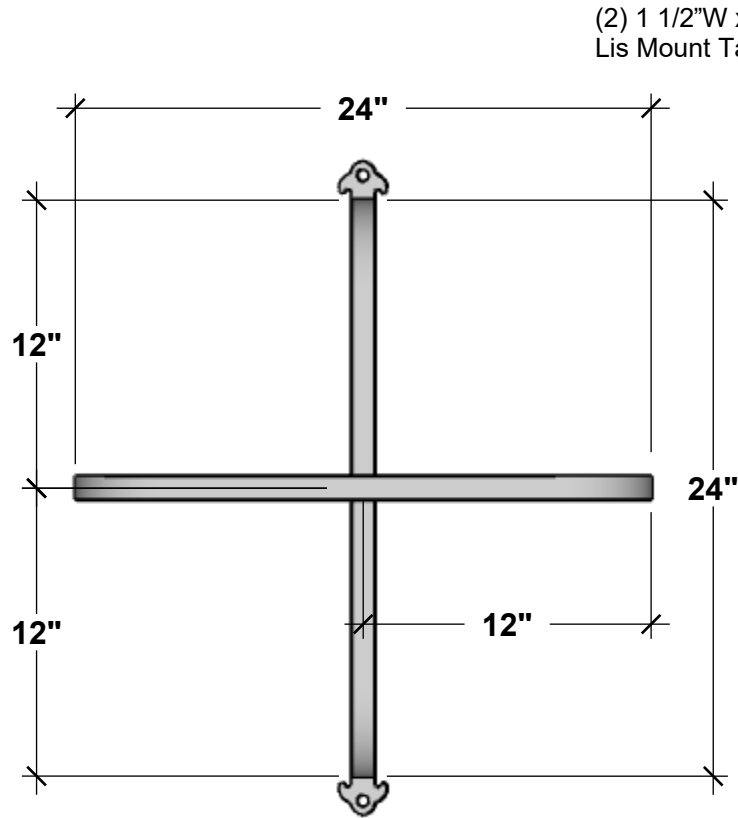

FRONT VIEW

PERSPECTIVE VIEW

(2) 1 1/2"W x 4"H x 1/4"Thk Fleur De Lis Mount Tabs

GENERAL NOTES

HOOKS & LATTICE

A CARLSBAD MANUFACTURING COMPANY

1 (800) 896-0978

HooksandLattice.com

PRODUCT DESCRIPTION				SKU				PREPARED FOR		APPROVAL SIGNATURE
BRIOSO WINDOW GRILL				812-WG-1X1-240424-BLK						
DIMENSIONS	MATERIAL	COLOR / FINISH	REP	DB	DATE	REV	ORDER #	PROJECT / SIDEMARK / IF#		APPROVAL DATE
24"L x 24"H x 4"Offset	STEEL	Black	Cressa	RM	09/2024					