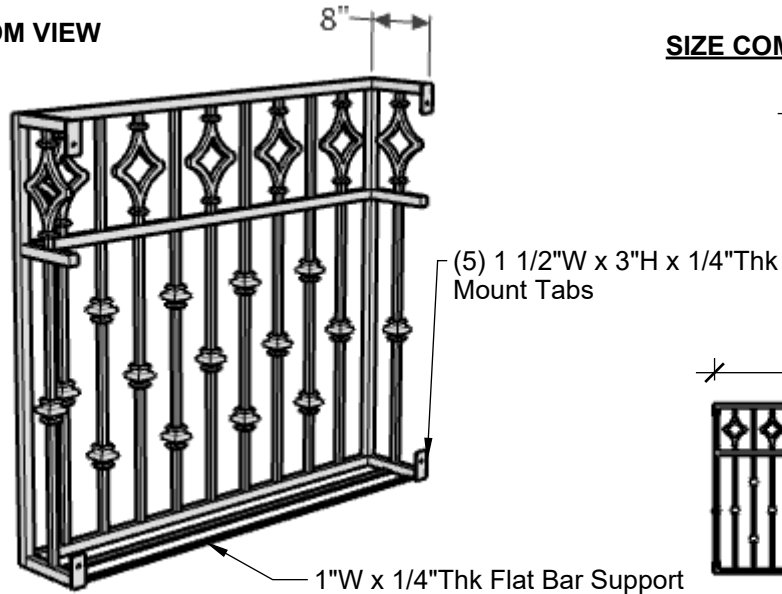

**TOP VIEW**

**SIDE VIEW**

**BOTTOM VIEW**

**SIZE COMPARISON**

Standard Length Options	
36"	
48"	
60"	
72"	
Standard Height Options	
36"	
42"	
Color Options	
Black	
Bronze Tone	

GENERAL NOTES
1. Vertical Balusters no more than 4" apart.

**HOOKS & LATTICE**

A CARLSBAD MANUFACTURING COMPANY

1 (800) 896-0978

HooksandLattice.com

PRODUCT DESCRIPTION				SKU				PREPARED FOR		APPROVAL SIGNATURE
SOLITARE FAUX BALCONY				737-BAL						
DIMENSIONS	MATERIAL	COLOR / FINISH	REP	DB	DATE	REV	ORDER #	PROJECT / SIDEMARK / IF#		APPROVAL DATE
			Cressa	RM	11/2024					