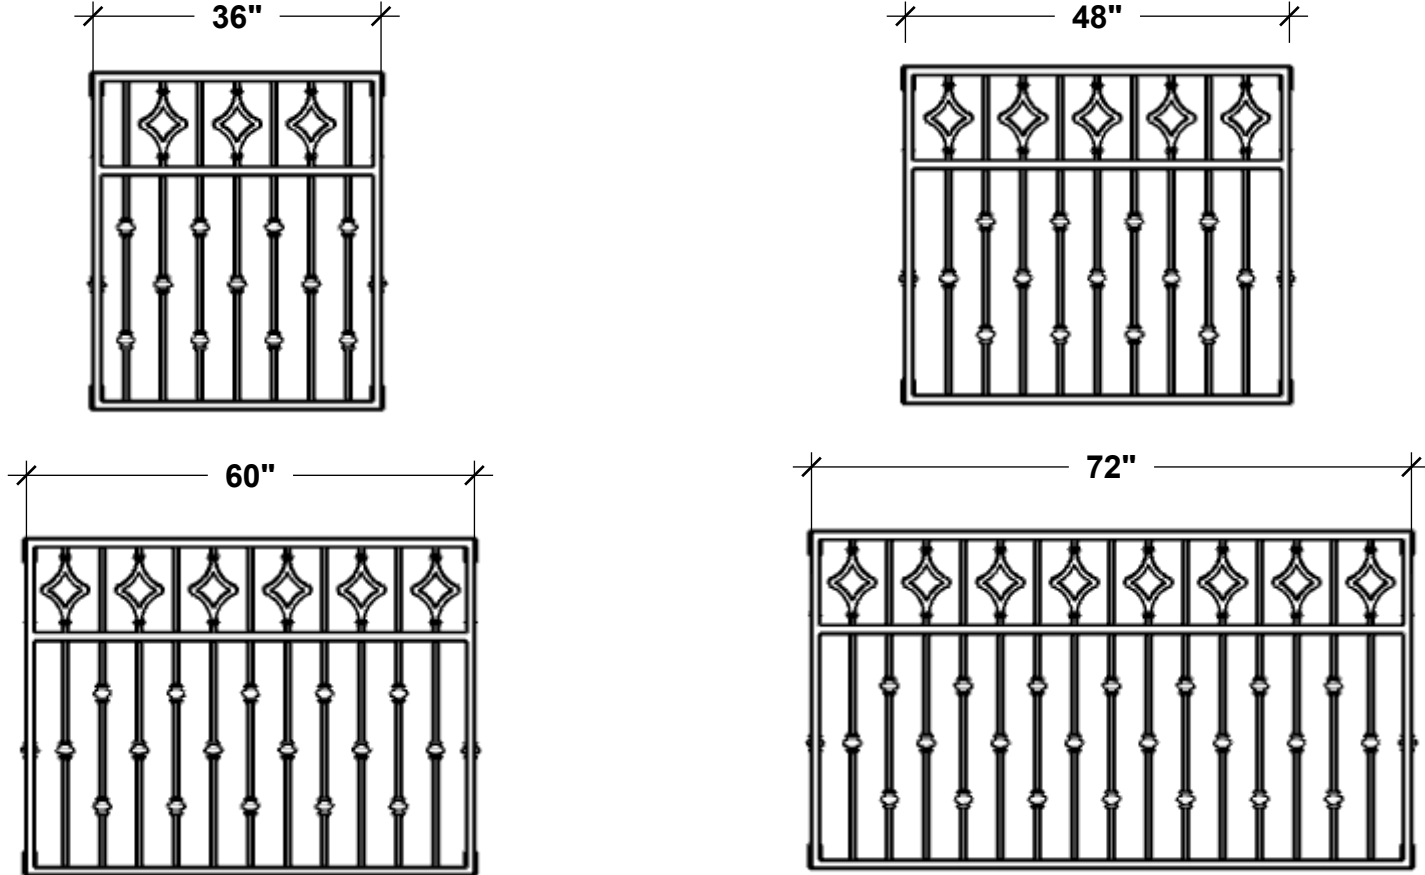

SIZE COMPARISON

GENERAL NOTES	

HOOKS & LATTICE

A CARLSBAD MANUFACTURING COMPANY

1 (800) 896-0978

HooksandLattice.com

PRODUCT DESCRIPTION				SKU				PREPARED FOR		APPROVAL SIGNATURE
SOLITARE FAUX BALCONY				737-BAL						
DIMENSIONS	MATERIAL	COLOR / FINISH	REP	DB	DATE	REV	ORDER #	PROJECT / SIDEMARK / IF#		APPROVAL DATE
			Cressa	RM	11/2024					

PLEASE NOTE: Due to the handmade nature of our products, individual measurements may vary from those listed. The provided dimensions are for reference only

All images are the intellectual property of Hooks and Lattice. Reproduction in any form is strictly prohibitive without the express written permission of Hooks and Lattice. All designs are property of Hooks and Lattice.