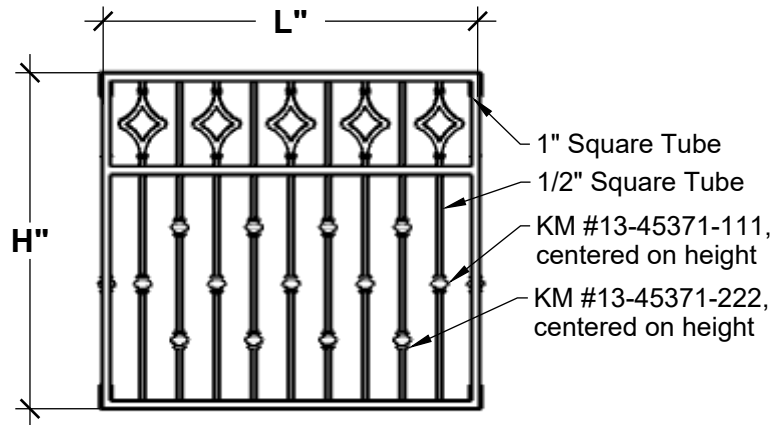

**TOP VIEW**

**SIDE VIEW**

**BOTTOM VIEW**

**SIZE COMPARISON**

Standard Length Options	
36"	
48"	
60"	
72"	
Standard Height Options	
36"	
42"	
Color Options	
Black	
Bronze Tone	

GENERAL NOTES
1. Vertical Balusters no more than 4" apart.

**HOOKS & LATTICE**

A CARLSBAD MANUFACTURING COMPANY

1 (800) 896-0978

HooksandLattice.com

PRODUCT DESCRIPTION				SKU				PREPARED FOR		APPROVAL SIGNATURE
SOLITARE FAUX BALCONY				737-BAL						
DIMENSIONS	MATERIAL	COLOR / FINISH	REP	DB	DATE	REV	ORDER #	PROJECT / SIDEMARK / IF#		APPROVAL DATE
			Cressa	RM	11/2024					