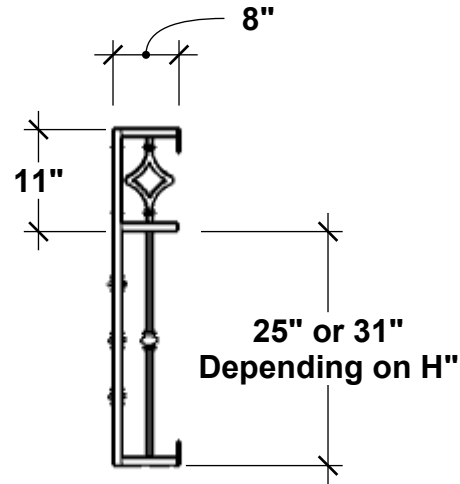

**TOP VIEW**

**SIDE VIEW**

**BOTTOM VIEW**

**SIZE COMPARISON**

Standard Length Options	
36"	
48"	
60"	
72"	
Standard Height Options	
36"	
42"	
Color Options	
Black	
Bronze Tone	

GENERAL NOTES
1. Vertical Balusters no more than 4" apart.

**HOOKS & LATTICE**

A CARLSBAD MANUFACTURING COMPANY

1 (800) 896-0978

HooksandLattice.com

PRODUCT DESCRIPTION				SKU				PREPARED FOR		APPROVAL SIGNATURE
SOLITARE FAUX BALCONY				737-BAL						
DIMENSIONS	MATERIAL	COLOR / FINISH	REP	DB	DATE	REV	ORDER #	PROJECT / SIDEMARK / IF#		APPROVAL DATE
			Cressa	RM	11/2024					

PLEASE NOTE: Due to the handmade nature of our products, individual measurements may vary from those listed. The provided dimensions are for reference only

All images are the intellectual property of Hooks and Lattice. Reproduction in any form is strictly prohibitive without the express written permission of Hooks and Lattice. All designs are property of Hooks and Lattice.