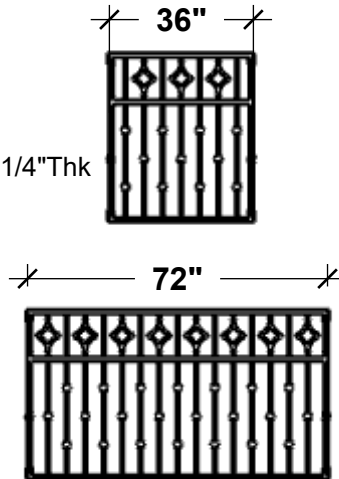

**TOP VIEW**

**SIDE VIEW**

**BOTTOM VIEW**

**SIZE COMPARISON**

Standard Length Options	
36"	
48"	
60"	
72"	
Standard Height Options	
36"	
42"	
Color Options	
Black	
Bronze Tone	

GENERAL NOTES
1. Vertical Balusters no more than 4" apart.

**HOOKS & LATTICE**

A CARLSBAD MANUFACTURING COMPANY

1 (800) 896-0978

HooksandLattice.com

PRODUCT DESCRIPTION				SKU				PREPARED FOR		APPROVAL SIGNATURE
SOLITARE FAUX BALCONY				737-BAL						
DIMENSIONS	MATERIAL	COLOR / FINISH	REP	DB	DATE	REV	ORDER #	PROJECT / SIDEMARK / IF#		APPROVAL DATE
			Cressa	RM	11/2024					